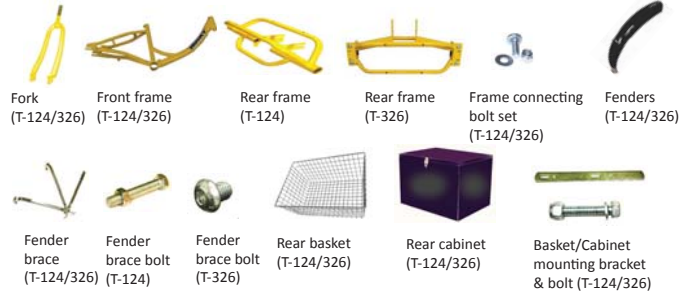

Front wheel (T124/326)	Front wheel w/drum brake (T124/326)	Rear freewheel (T-124/326)	Rear drive wheel (T-326)	Pneumatic tire (T124/326)	Solid tire T-124	Solid Tire T-326	Puncture resistant tube (T-124 / 326)	Rim Liner T-3124/26			
Front wheel axle (T-124/326)	Front wheel axle nut	Sealed bearing Front wheel T-124 rear axle T-124 rear wheel T-326 rear freewheel	Rear axle T-124	Rear Axle T-326	Spacer washer (T-124/326)	Axle washer T-124/326	Axle nut T-124	Axle bolt & hub cap (T-326 drive side)	Axle bolt & hub cap (T-326 freewheel side)	Hub cap T-124	
Axle sprocket (T-124/326)	Sprocket set screw & key (T-124/326)	Set screw key (T-124/326)	Pillow block bearing (T-326)	Chain (T-124/326)	Chain guard (T-124/326)	Crank (T-124/326)	Sprocket (T-124/326)	Bottom Bracket Bearing Kit (T-124/326)	Bearings (T-124/326)	Seat post (T-124/326)	Quick-release Seat post binder (T-124/326)
OEM saddle (T-124/326)	Aftermarket saddle (T-124/326)	OEM pedal (T-124/326)	Aftermarket pedal (T-124/326)	Grips (T-124/326)	Handlebar (T-124/326)	Handlebar stem (T-124/326)	Front brake (T-124/326)	Brake Shoe (T-124/326)	Brake lever (T-124/326)	Brake cable (T-124/326)	Headset (T-124/326)

Fork (T-124/326)	Front frame (T-124/326)	Rear frame (T-124)	Rear frame (T-326)	Frame connecting bolt set (T-124/326)	Fenders (T-124/326)

ITEM DESCRIPTION	PART #
PEDALS T-124/326 OEM RUBBER BLOCK 1/2" THREAD	366-471
PEDALS T-124/326 AFTERMARKET ALLOY PLATFORM BLACK 1/2"	366-388
HANDLEBAR GRIPS T-124/326	220-406
HANDLEBAR 9" RISE T-124/326	350-331
HANDLEBAR STEM ALLOY BLACK	358-614
FRONT BRAKE SET WITH BRAKE PADS	307-252
FRONT BRAKE REPLACEMENT SHOE SET	307-220
FRONT RIGHT HAND BRAKE LEVER WITH LOCKING PIN	307-580
FRONT BRAKE CABLE WITH BLACK HOUSING	310-301
FRONT BRAKE NOODLE	306-180
HEADSET FOR T-124/326	355-222
FORK OEM 24" STEEL YELLOW (T-124)	345-605
FORK OEM 24" STEEL BLACK (T-124)	345-604
FORK OEM 26" STEEL YELLOW (T-326)	345-612
FORK OEM 26" STEEL BLACK (T-326)	345-613
FRONT FRAME T-124/326 YELLOW	347-525
FRONT FRAME T-124/326 BLACK	347-524
REAR FRAME WITHOUT AXLE T-124 YELLOW	347-506
REAR FRAME WITHOUT AXLE T-124 BLACK	347-505
REAR FRAME WITHOUT AXLE T-326 YELLOW	347-527
REAR FRAME WITHOUT AXLE T-326 BLACK	347-526
FRAME CONNECTING BOLT SET (2) T-124/326	347-530
FRONT FENDER WITH BRACE 24" T-124	251-500
FRONT FENDER WITH BRACE 26" T-326	251-512
REAR FENDER 24" FOR T-124	251-515
REAR FENDER BRACE FOR T-124	251-506
REAR FENDER 26" FOR T-326	251-513
REAR FENDER BRACE FOR T-326	251-514
FENDER REFLECTOR	257-102
FENDER BRACE MOUNTING BOLT/NUT SET (2) FOR T-124	251-508
FENDER BRACE BOLT FOR T-326 SET OF 4	251-518
REAR BASKET 21X15X9 STEEL PLATED (T-124)	200-112
REAR BASKET 23X17X11 STEEL PLATED (T-326)	203-104
REAR CABINET 20X15X16 WITH LOCKING LATCH FOR T-124	203-105
REAR CABINET 23X17X16 WITH LOCKING LATCH FOR T-326	203-107
REAR PLATFORM 19X16 T-124	203-110
REAR PLATFORM 24X23.5 T-326	203-111
BASKET/CABINET/PLATFORM MOUNTING BRACKET T-124/326	203-113
BASKET/CABINET/PLATFORM MOUNTING BOLT/NUT SET T-124/326	203-112